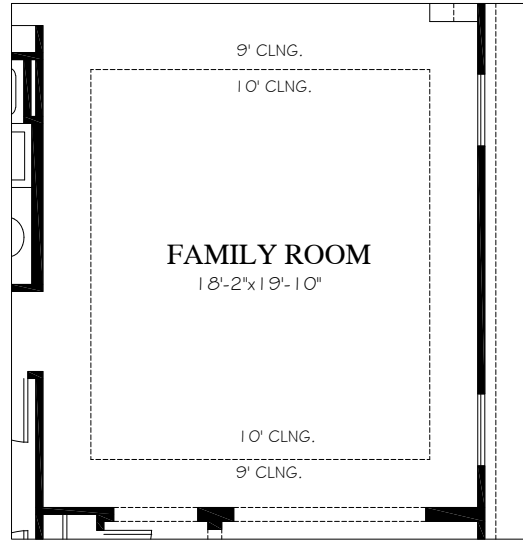

Optional  
Boxed Cng  
Family Room

Opt. Double  
Sinks  
Owners Bath

Optional  
W/C Dr  
Owners Bath

Opt. Combination  
Garden Tub and  
Shower  
Owners Bath

Opt. Seperate Tub and  
Shower  
Owners Bath

Opt. Walk In  
Shower  
Owners Bath