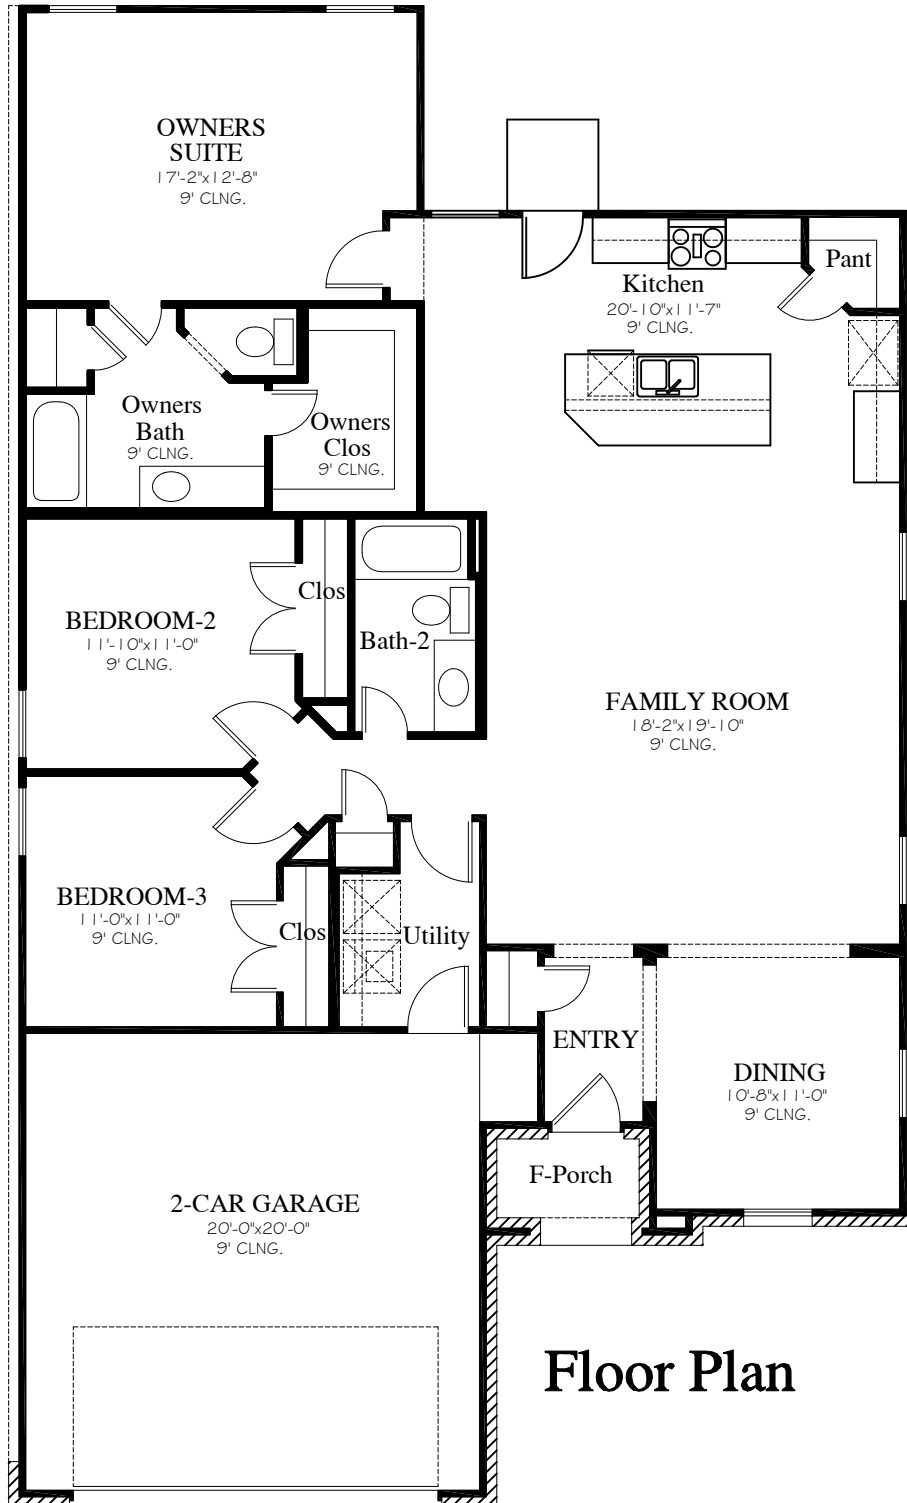

1674

ELEVATION "A"

ELEVATION "B"

ELEVATION "C"

1674

ELEVATION "D"

ELEVATION "E"

ELEVATION "F"

1674

**Optional  
Covered Patio**

**Optional  
Fire Place**

**Optional Study**

**Optional 5'  
Garage Extension**

**Optional  
3-Car Garage**

1674

Optional  
Boxed Cng  
Fireplace

Optional  
Boxed Cng  
Family Room

Opt. Double  
Sinks  
Owners Bath

Optional  
W/C Dr  
Owners Bath

Opt. Combination  
Garden Tub and  
Shower  
Owners Bath

Opt. Seperate Tub and  
Shower  
Owners Bath

Opt. Walk In  
Shower  
Owners Bath